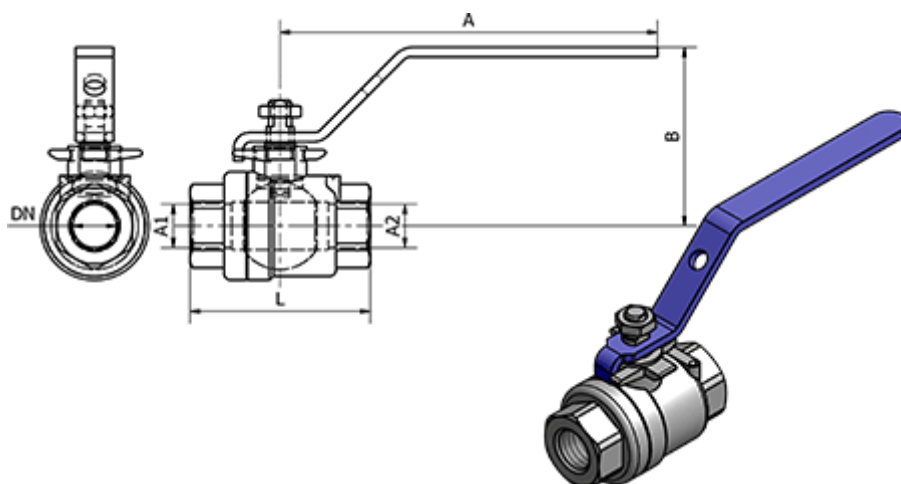

Data Sheet

Article number: 58639504E

Description: Ball Valve 395.04-E, - G 3/4"
Ball Valve

Measures

A	= 126.5
B	= 62
DN	= 20
L	= 65
Thread A1	= G 3/4"
Thread A2	= G 3/4"